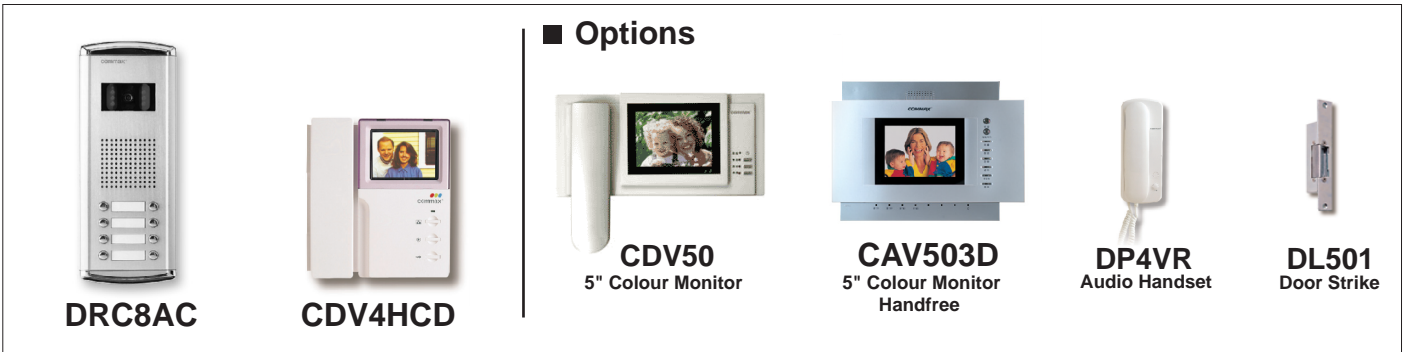

DRC8AC/CDV4HCD

DRC8AC- COLOUR VIDEO DOOR STATION
 CDV4HCD - 4" COLOUR VIDEO MONITOR
 CDV50 - 5" COLOUR VIDEO MONITOR
 CDV503D - 5" HANDFREE COLOUR VIDEO MONITOR

Features

- Color Video Apartment System (Push Button Type)
- Heavy Duty Aluminum Panel up to 8 Buttons (2, 4, 6 Buttons available)
- 12V DC
- Indoor Monitor- CDV4HCD, 4" Screen, 18V DC, Expandable to 2 Monitors + 2 Audio Handsets in each Household. Internal Talk
 - CDV50, 5" Screen, 18V DC, Expandable to 2 Monitors + 2 Audio Handsets, Internal Talk
 - CDV503D, 5" Screen, 24V DC, Handfree

Dimensions

System Network & Wiring