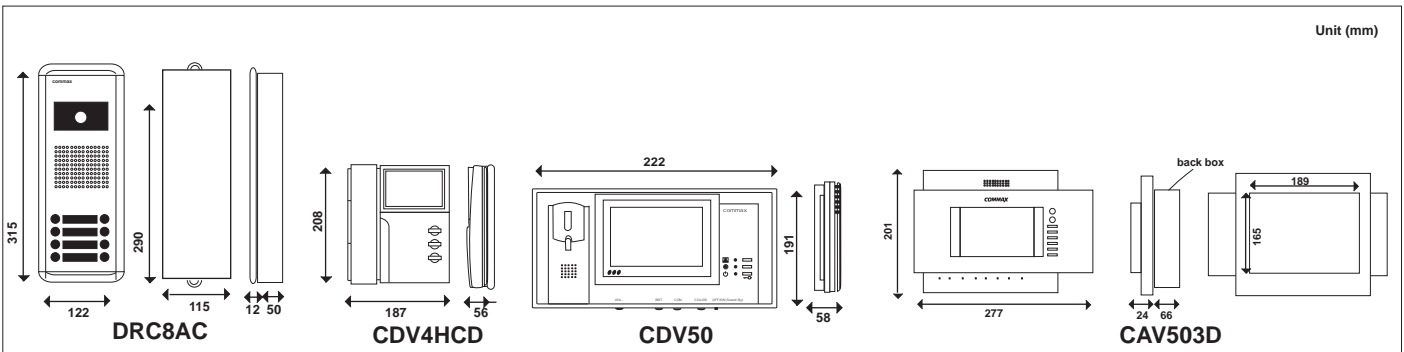

DRC8AC/CDV4HCD

DRC8AC- COLOUR VIDEO DOOR STATION
 CDV4HCD - 4" COLOUR VIDEO MONITOR
 CDV50 - 5" COLOUR VIDEO MONITOR
 CDV503D - 5" HANDFREE COLOUR VIDEO MONITOR

Features

- Color Video Apartment System (Push Button Type)
- Heavy Duty Aluminum Panel up to 8 Buttons (2, 4, 6 Buttons available)
- 12V DC
- Indoor Monitor- CDV4HCD, 4" Screen, 18V DC, Expandable to 2 Monitors + 2 Audio Handsets in each Household. Internal Talk
 - CDV50, 5" Screen, 18V DC, Expandable to 2 Monitors + 2 Audio Handsets, Internal Talk
 - CDV503D, 5" Screen, 24V DC, Handfree

Dimensions

System Network & Wiring