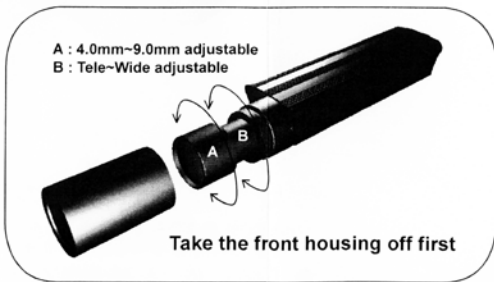

DATASHEET

100-727 Day/Night Tube Camera

Installation Of Camera

Dimension & Cable Connection

How to Install

Installation Steps;

- Please check all of the Contents Contains : Camera, Bracket, Screw, Manual
- You can connect Bracket into the back-side of camera. (Screw the top-side of bracket with this hole.) When installing the camera on a ceiling or wall, mount the camera securely with provided the screws like below.
- When you need to adjust focus of varifocal lens, please take the front housing off and then adjust screw-typed lever like below. Connect the camera to a monitor and power supply.

100 - 727 DIMENSION

SPECIFICATION

MODEL	100-727
Image Sensor	1/3" SONY EX-VIEW™
Min. Illumination	0.1 Lux at F2.0
Effective Pixels	PAL : 752(H) X 582(V)
Resolution	480 TV Lines High Resolution
Scanning Frequency	Horizontal : 15.734Hz, Vertical : 59.94Hz
Synchronizing System	Internal
Scanning System	PAL 625 TV Lines 2:1 Interlaced
Video Output	1.0Vp-p Composites, 75 Ohms
S/N Ratio	More than 50dB(AGC Off)
Shutter Speed	PAL : 1/50 ~ 1/100,000 sec
Smear Effect	0.005%
Gamma Correction	$\gamma = 0.45$ or more
White balance	2,800°K ~ 9,100°K Auto Tracing
Gain Control	4dB ~ 32dB Auto Control
Lens Standard(AOV)	4~9mm Vari-Focal Manual zoom / F1.6~F2.4(AOV : 92.6°~39.4°)
(Option)	2.6~6.0mm VF Lens (OPTION)
MTTF	More than 80,000 hours
Power Source	DC 12V Preferred, w/Regulated 12V DC power input
Operation Current	140mA(Voltage Tolerance DC 8V~20V Max.)
Operating Temperature	14°F ~ 135°F(-10°C ~ +60°C)
Humidity	Within 90% RH(IP Rating=66)
Output Termination	6 Feet Shield DIY Cable BNC-Fe for Video, DC jack for Power(STD)
Weight(Approx.oz)	Approx. 141g (6.3oz)
Measurement(inch)	D : 28mm(1.1") x W : 104mm(4.13")