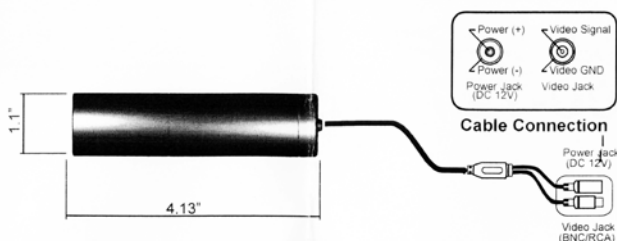

DATASHEET

100-727 Day/Night Tube Camera

Installation Of Camera

Dimension & Cable Connection

How to Install

Installation Steps;

- Please check all of the Contents Contains : Camera, Bracket, Screw, Manual
- You can connect Bracket into the back-side of camera. (Screw the top-side of bracket with this hole.) When installing the camera on a ceiling or wall, mount the camera securely with provided the screws like below.
- When you need to adjust focus of varifocal lens, please take the front housing off and then adjust screw-typed lever like below. Connect the camera to a monitor and power supply.

100 - 727 DIMENSION

SPECIFICATION

MODEL	100-727
Image Sensor	1/3" SONY EX-VIEW™
Min. Illumination	0.1 Lux at F2.0
Effective Pixels	PAL : 752(H) X 582(V)
Resolution	480 TV Lines High Resolution
Scanning Frequency	Horizontal : 15.734Hz, Vertical : 59.94Hz
Synchronizing System	Internal
Scanning System	PAL 625 TV Lines 2:1 Interlaced
Video Output	1.0Vp-p Composites, 75 Ohms
S/N Ratio	More than 50dB(AGC Off)
Shutter Speed	PAL : 1/50 ~ 1/100,000 sec
Smear Effect	0.005%
Gamma Correction	$\gamma = 0.45$ or more
White balance	2,800°K ~ 9,100°K Auto Tracing
Gain Control	4dB ~ 32dB Auto Control
Lens Standard(AOV)	4~9mm Vari-Focal Manual zoom / F1.6~F2.4(AOV : 92.6°~39.4°)
(Option)	2.6~6.0mm VF Lens (OPTION)
MTTF	More than 80,000 hours
Power Source	DC 12V Preferred, w/Regulated 12V DC power input
Operation Current	140mA(Voltage Tolerance DC 8V~20V Max.)
Operating Temperature	14°F ~ 135°F(-10°C ~ +60°C)
Humidity	Within 90% RH(IP Rating=66)
Output Termination	6 Feet Shield DIY Cable BNC-Fe for Video, DC jack for Power(STD)
Weight(Approx.oz)	Approx. 141g (6.3oz)
Measurement(inch)	D : 28mm(1.1") x W : 104mm(4.13")