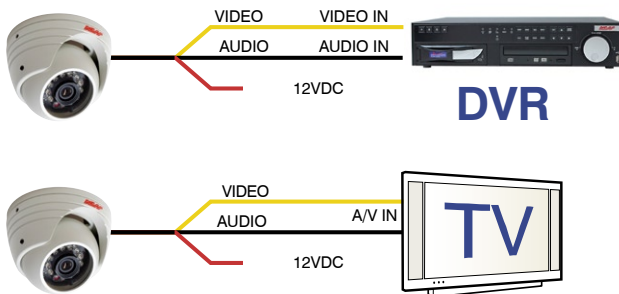

CONNECTION EXAMPLES

SYDNEY 02 8825 9222
sales@ness.com.au

MELBOURNE 03 9875 6400
nessmelb@ness.com.au

BRISBANE 07 3399 4910
nessbris@ness.com.au

PERTH 08 9328 2511
nessper@ness.com.au

ADELAIDE 08 8152 0000
adelaide@ness.com.au

NFS (NZ) 09 580 1576
sales@nfs.co.nz

CCTV Products

www.ness.com.au