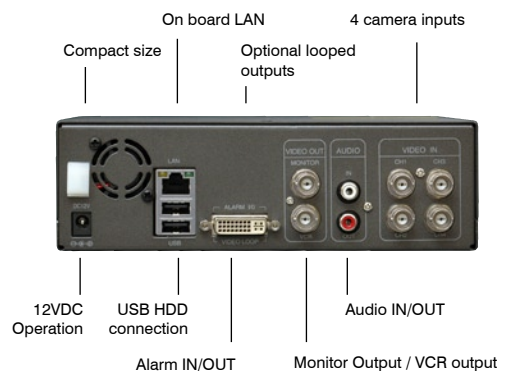

## Ness **ECO** DVR

SMALL-OFFICE HOME-OFFICE  
DIGITAL VIDEO RECORDING SYSTEM

NESS ECO DVR IS THE IDEAL 4 CHANNEL DVR FOR HOME AND OFFICE USE.

The 4 camera inputs can be recorded and displayed in single or quad modes and the monitor output can even connect directly to the AV input on a TV.

MPEG-4 compression technology maximises available hard drive space and the removable hard drive bay can take up to a 400GB hard drive for weeks of recording capacity.

Ness ECO DVR is easy to use with clearly illuminated push buttons for common controls such as Play, Stop, Record, FF, RW, Quad mode, Single Mode.

High end features include single channel audio recording, real time display and video motion detection. An optional external hard drive reader is available for reviewing video on a PC.

ECO DVR is supplied with a mains power adapter but can also be powered by 12VDC for portable or mobile use.

### FEATURES

- MPEG-4 compression
- Display resolution up to 720x480 (640x272 recording)
- 100fps display speed
- 25fps global recording speed
- Real-Time live display for all cameras
- Swappable 3.5" IDE hard disk bay suits up to 400GB drives
- 10/100 Base-T network card onboard
- Remote Surveillance (built-in LAN card, internet ready via software supplied)
- Programmable time lapse speeds
- On Screen set-up menu with VCR Style controls
- Quick search by date / time / recording list
- Instant retrieval of stored video
- Playback video at selectable speeds
- Highly stable non-PC based proprietary system
- Alarm activated recording
- Highly compact small body
- 12VDC operation