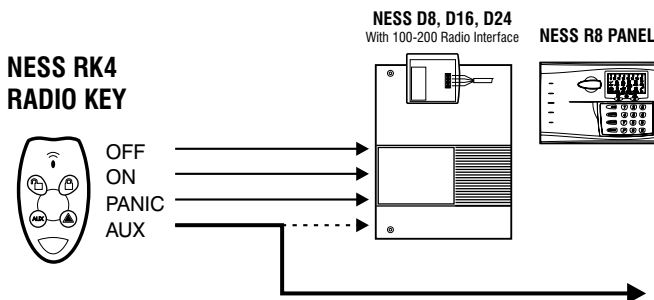

## NESS AUX RECEIVER

The Ness 100-099 AUX Receiver provides a separate relay output driven by the AUX button on the Ness RK4 Radio Key.

This allows the receiver to control almost any electrical device with the convenience of mounting the receiver close to the equipment being controlled.

The AUX Receiver receives the AUX button and PANIC button transmissions from the RK4 and can be used with up to four Ness RK4 Radio Keys.

**NOTE:** Most Ness control panels have an auxiliary output. A separate AUX Receiver gives the added convenience of an auxiliary output anywhere on the premises.

The AUX Receiver is a standalone receiver that operates totally independently. It does not need a control panel to operate. In fact, it is possible to program an RK4 radio key to operate the AUX output on a Ness control panel and an Aux Receiver simultaneously.

- USED WITH THE NESS RK4 RADIO KEY, PROVIDES AUX & PANIC OUTPUTS
- RELAY OUTPUT AUX OUTPUT
- OPEN COLLECTOR PANIC OUTPUT
- HUNDREDS OF USES

Dimensions.....	73(h) x 73(w) x 27(d) mm
Operating voltage .....	9-16V DC
Quiescent current draw .....	13mA
Relay output .....	NO and NC 1Amp 28Volts Max
Panic/Tamper .....	open collector output 40mA
Low battery .....	open collector output 40mA
Momentary output ON time ...	2 Seconds
Radio frequency .....	303.85MHz
Compatibility .....	100-067 RK4 Radio Key (AUX & Panic channels) 100-664 RK3 Radio Key (Panic channel only)