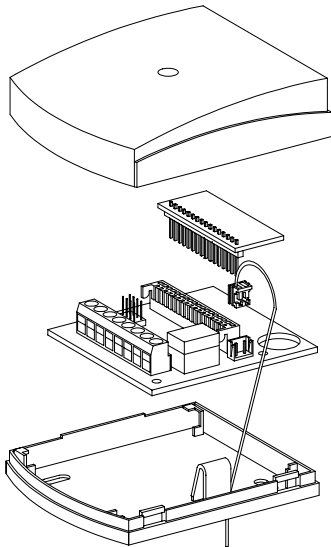

## NESS AUX RECEIVER

The Ness 100-099 AUX Receiver provides a separate relay output driven by the AUX button on the Ness RK4 Radio Key.

This allows the receiver to control almost any electrical device with the convenience of mounting the receiver close to the equipment being controlled.

The AUX Receiver receives the AUX button and PANIC button transmissions from the RK4 and can be used with up to four Ness RK4 Radio Keys.

**NOTE:** Most Ness control panels have an auxiliary output. A separate AUX Receiver gives the added convenience of an auxiliary output anywhere on the premises.

The AUX Receiver is a standalone receiver that operates totally independently. It does not need a control panel to operate. In fact, it is possible to program an RK4 radio key to operate the AUX output on a Ness control panel and an Aux Receiver simultaneously.

- USED WITH THE NESS RK4 RADIO KEY, PROVIDES AUX & PANIC OUTPUTS
- RELAY OUTPUT AUX OUTPUT
- OPEN COLLECTOR PANIC OUTPUT
- HUNDREDS OF USES

Dimensions.....	73(h) x 73(w) x 27(d) mm
Operating voltage .....	9-16V DC
Quiescent current draw .....	13mA
Relay output .....	NO and NC 1Amp 28Volts Max
Panic/Tamper .....	open collector output 40mA
Low battery .....	open collector output 40mA
Momentary output ON time ...	2 Seconds
Radio frequency .....	303.85MHz
Compatibility .....	100-067 RK4 Radio Key (AUX & Panic channels) 100-664 RK3 Radio Key (Panic channel only)