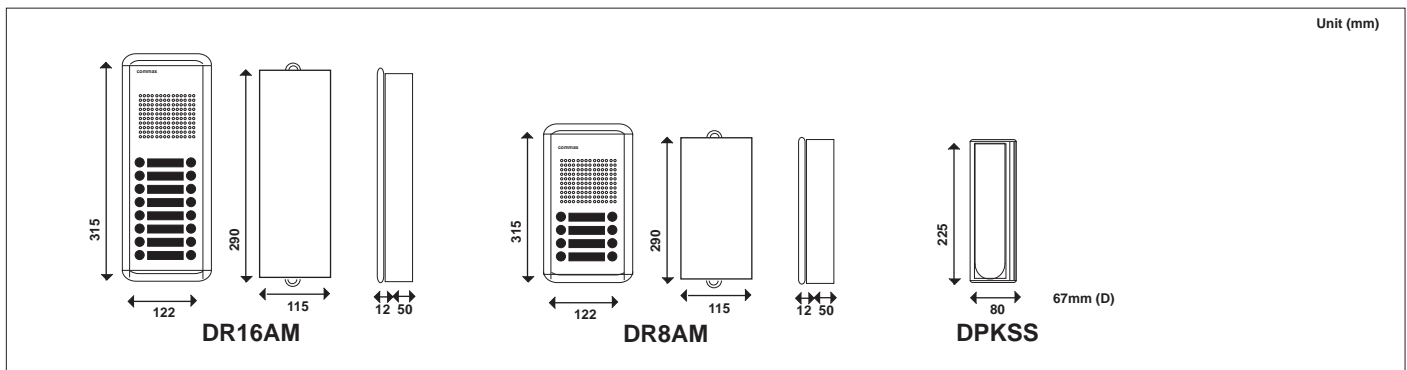

DR16AM/ DPKSS

DR16AM - Analogue Door Station (16 buttons)
 DPKSS - Handset

Features

- Apartment Analogue Audio Intercom
- Push button up to 16 Units (2, 4, 6, 8, 10, 12, 14 button door station available)
- 3 Common Wires + 1 Individual Wire from a handset to door station
- 2 Wires from Handset to Door Latch
- 12V DC Regulated
- Door Release Function

Dimensions

System Network & Wiring