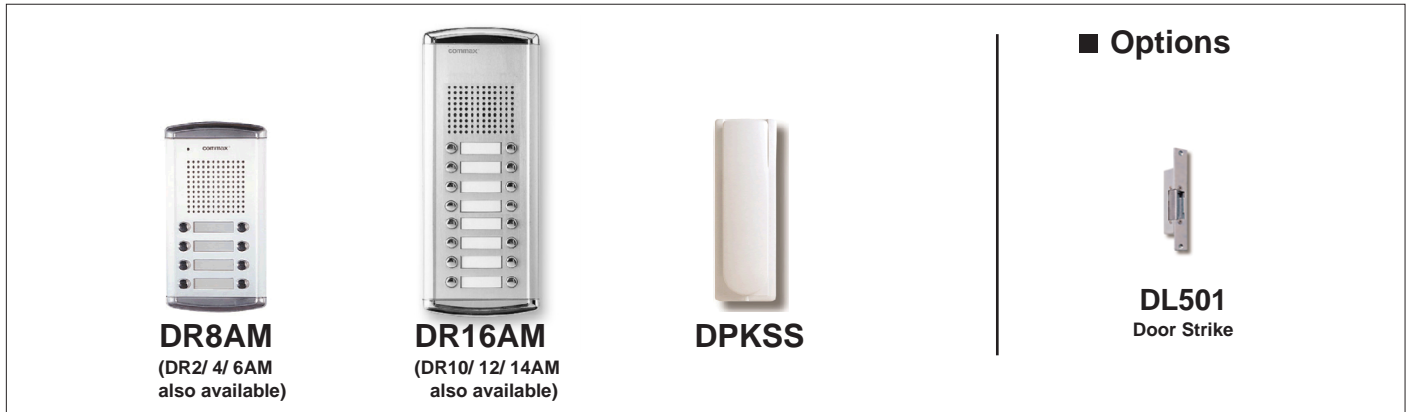

DR16AM/ DPKSS

DR16AM - Analogue Door Station (16 buttons)
 DPKSS - Handset

Features

- Apartment Analogue Audio Intercom
- Push button up to 16 Units (2, 4, 6, 8, 10, 12, 14 button door station available)
- 3 Common Wires + 1 Individual Wire from a handset to door station
- 2 Wires from Handset to Door Latch
- 12V DC Regulated
- Door Release Function

Dimensions

System Network & Wiring