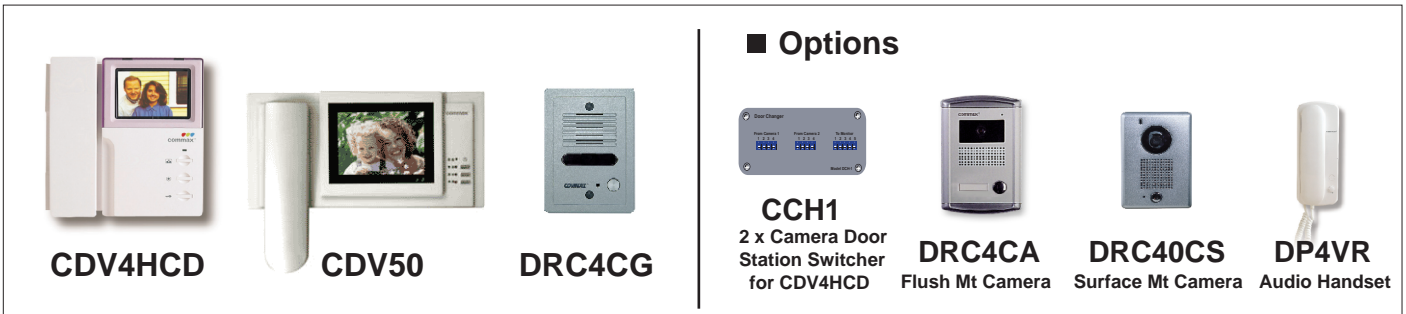

HOUSE COLOUR Video Doorphone

CDV4HCD/DRC4CG CDV50/DRC4CG

CDV4HCD, CDV50 - COLOUR MONITOR
DRC4CG - COLOR CAMERA
CCH1 - CAMERA SWITCHER

Features

- Colour Monitor**
 CDV4HCD: 4" Screen. Expands to 2 Monitors & 2 Audio Handsets with Internal talk function. 18V
 CDV50: 5" TFT-LCD Screen. Expands to 2 Monitors & 2 Audio Handsets with Internal Talk function. 18V
- Colour Door Camera**
 DRC4CG: 1/3" CCD Camera. 3.0 Lux. Aluminium Diecast Cover. Surface Mount. Pinhole Vandal Proof

 DRC4CA: 1/3" CCD Camera. Min illuminance 3.0Lux. Heavy Duty Aluminum Cover. Flush Mount
 View Field all Direction adjustable
 DRC40CS: 1/3" CCD Camera. 3.0Lux. Aluminum Cover. Surface Mount. View Field Up-Down adjustable
- 2 Door Cameras Attachable Using a Switching Box "CCH1"**