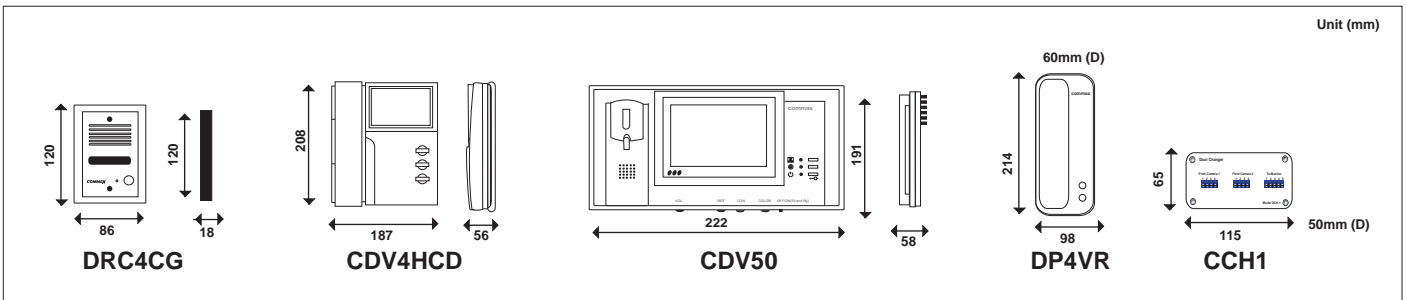

HOUSE COLOUR Video Doorphone

CDV4HCD/DRC4CG CDV50/DRC4CG

CDV4HCD, CDV50 - COLOUR MONITOR
DRC4CG - COLOR CAMERA
CCH1 - CAMERA SWITCHER

Features

- Colour Monitor**
 CDV4HCD: 4" Screen. Expands to 2 Monitors & 2 Audio Handsets with Internal talk function. 18V
 CDV50: 5" TFT-LCD Screen. Expands to 2 Monitors & 2 Audio Handsets with Internal Talk function. 18V
- Colour Door Camera**
 DRC4CG: 1/3" CCD Camera. 3.0 Lux. Aluminium Diecast Cover. Surface Mount. Pinhole Vandal Proof

 DRC4CA: 1/3" CCD Camera. Min illuminance 3.0Lux. Heavy Duty Aluminum Cover. Flush Mount
 View Field all Direction adjustable
 DRC40CS: 1/3" CCD Camera. 3.0Lux. Aluminum Cover. Surface Mount. View Field Up-Down adjustable
- 2 Door Cameras Attachable Using a Switching Box "CCH1"**

Dimensions

System Network & Wiring