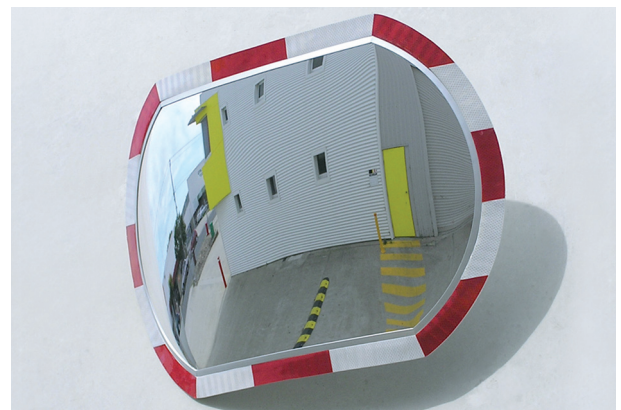

CONVEX MIRRORS Outdoor

Unbreakable polycarbonate faced mirror comes with wall mount and 60mm post bracket included.

PART No.	DESCRIPTION
MC4500D	Outdoor convex mirror – 450mm
MC6000D	Outdoor convex mirror – 600mm
MC8000D	Outdoor convex mirror – 800mm
MC10000D	Outdoor convex mirror – 1000mm
SP2800	Galvanised post – 2800 x 60mm
CAP60	Galvanised post cap to suit 60mm sign post
MCB60	Wall mount bracket
MCB4060E	Extendable stand-off arm 400 to 600mm

CONVEX MIRRORS Indoor

Unbreakable polycarbonate faced mirror comes with wall mount and 60mm post bracket included.

PART No.	DESCRIPTION
MC300ID	Indoor convex mirror – 300mm
MC450ID	Indoor convex mirror – 450mm
MC600ID	Indoor convex mirror – 600mm
MC800ID	Indoor convex mirror – 800mm
SP2800	Galvanised post – 2800 x 60mm
CAP60	Galvanised post cap to suit 60mm sign post
MCB60	Wall mount bracket
MCB4060E	Extendable stand-off arm 400 to 600mm

CONVEX MIRRORS Hi-Vis Round

Unbreakable polycarbonate faced mirror with moulded fibreglass backing and reflective outer rim. Supplied with wall and 60mm post brackets.

PART No.	DESCRIPTION
MC450HV	Hi-Vis round indoor/outdoor convex mirror – 450mm
MC600HV	Hi-Vis round indoor/outdoor convex mirror – 600mm
MC800HV	Hi-Vis round indoor/outdoor convex mirror – 800mm
SP2800	Galvanised post – 2800 x 60mm
CAP60	Galvanised post cap to suit 60mm sign post
MCB60	Wall mount bracket
MCB4060E	Extendable stand-off arm 400 to 600mm

CONVEX MIRRORS Hi-Vis Roundtangular

Unbreakable polycarbonate faced mirror with reflective outer rim. Shape provides wider field of view. Complete with both wall mount and 60mm post brackets.

PART No.	DESCRIPTION
MC570RHV	Hi-Vis roundtangular indoor/outdoor mirror – 390 x 570mm
MC640RHV	Hi-Vis roundtangular indoor/outdoor mirror – 440 x 640mm
MC830RHV	Hi-Vis roundtangular indoor/outdoor mirror – 550 x 830mm
SP2800	Galvanised post – 2800 x 60mm
CAP60	Galvanised post cap to suit 60mm sign post
MCB60	Wall mount bracket
MCB4060E	Extendable stand-off arm 400 to 600mm