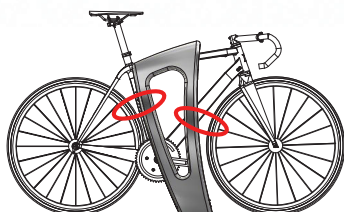

The Zephyr is so much more than just a bike rack...
IT'S AN ARCHITECTURAL STATEMENT

08

| PART No. | A | B | C | Kgs | FINISH |
|----------|-------------------------------------|-----|-----|-----|--------------------|
| BZ-POL | 845 | 224 | 394 | 18 | Polished alloy |
| BZ-CUS | 845 | 224 | 394 | 18 | Custom powder coat |
| BZF-SM | Zephyr mounting kit – Surface mount | | | | |
| KIT20 | Fixing kit for zephyr – In-ground | | | | |

Note: All dimensions in mm – (A) Height, (B) Width, (C) Depth.