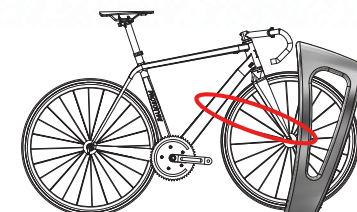

The Zephyr is so much more than just a bike rack...
IT'S AN ARCHITECTURAL STATEMENT

08

| PART No. | A | B | C | Kgs | FINISH |
|----------|-------------------------------------|-----|-----|-----|--------------------|
| BZ-POL | 845 | 224 | 394 | 18 | Polished alloy |
| BZ-CUS | 845 | 224 | 394 | 18 | Custom powder coat |
| BZF-SM | Zephyr mounting kit – Surface mount | | | | |
| KIT20 | Fixing kit for zephyr – In-ground | | | | |

Note: All dimensions in mm – (A) Height, (B) Width, (C) Depth.