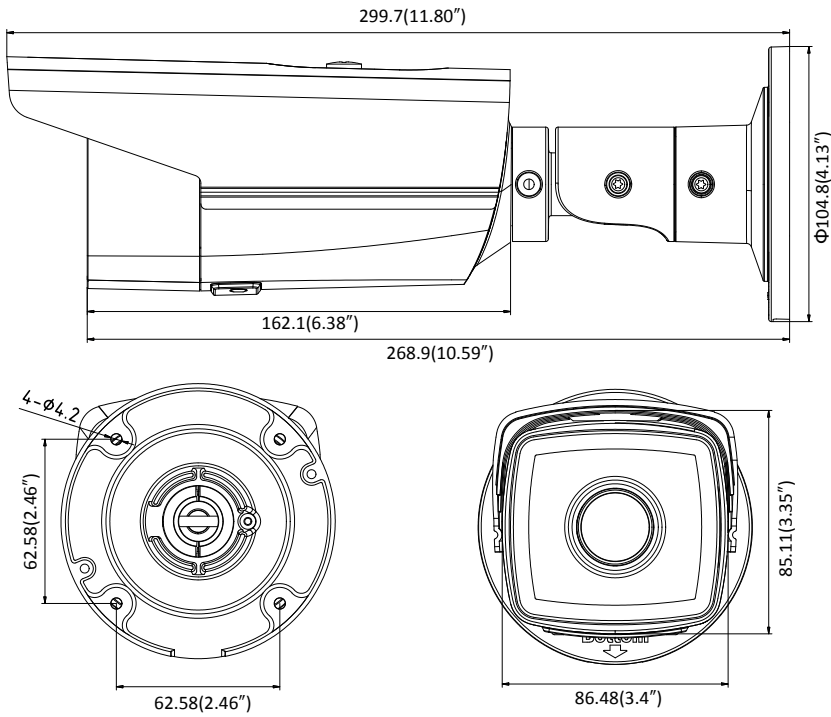

Dimensions

Unit: mm

Accessories

Distributed by

HIKVISION

Headquarters

No.555 Qianmo Road, Binjiang District,
Hangzhou 310051, China
T +86-571-8807-5998
overseasbusiness@hikvision.com

Hikvision USA
T +1-909-895-0400
sales.usa@hikvision.com

Hikvision Italy
T +39-0438-6902
info.it@hikvision.com

Hikvision Singapore
T +65-6684-4718
sg@hikvision.com

Hikvision Africa
T +27 (10) 0351172
sale.africa@hikvision.com

Hikvision Europe
T +31-23-55-42-770
info.eu@hikvision.com

Hikvision France
T +33(0)1-85-330-450
info.fr@hikvision.com

Hikvision Oceania
T +61-2-8599-4233
salesau@hikvision.com

Hikvision Hong Kong
T +852-2151-1761

Hikvision Middle East
T +971-4-8816086
salesme@hikvision.com

Hikvision Spain
T +34-91-737-16-55
info.es@hikvision.com

Hikvision Canada
T +1-909-895-0400
sales.usa@hikvision.com

Hikvision Russia
T +7-495-669-67-99
sateru@hikvision.com

Hikvision Poland
T +48-22-460-01-50
poland@hikvision.com

Hikvision Korea
T +82-31-731-8841
sales.korea@hikvision.com

Hikvision India
T +91-22-28469900
sales@pramahikvision.com

Hikvision UK
T +01628-902140
support.uk@hikvision.com

Hikvision Brazil
T +55 11 3318-0050
Latam.support@hikvision.com