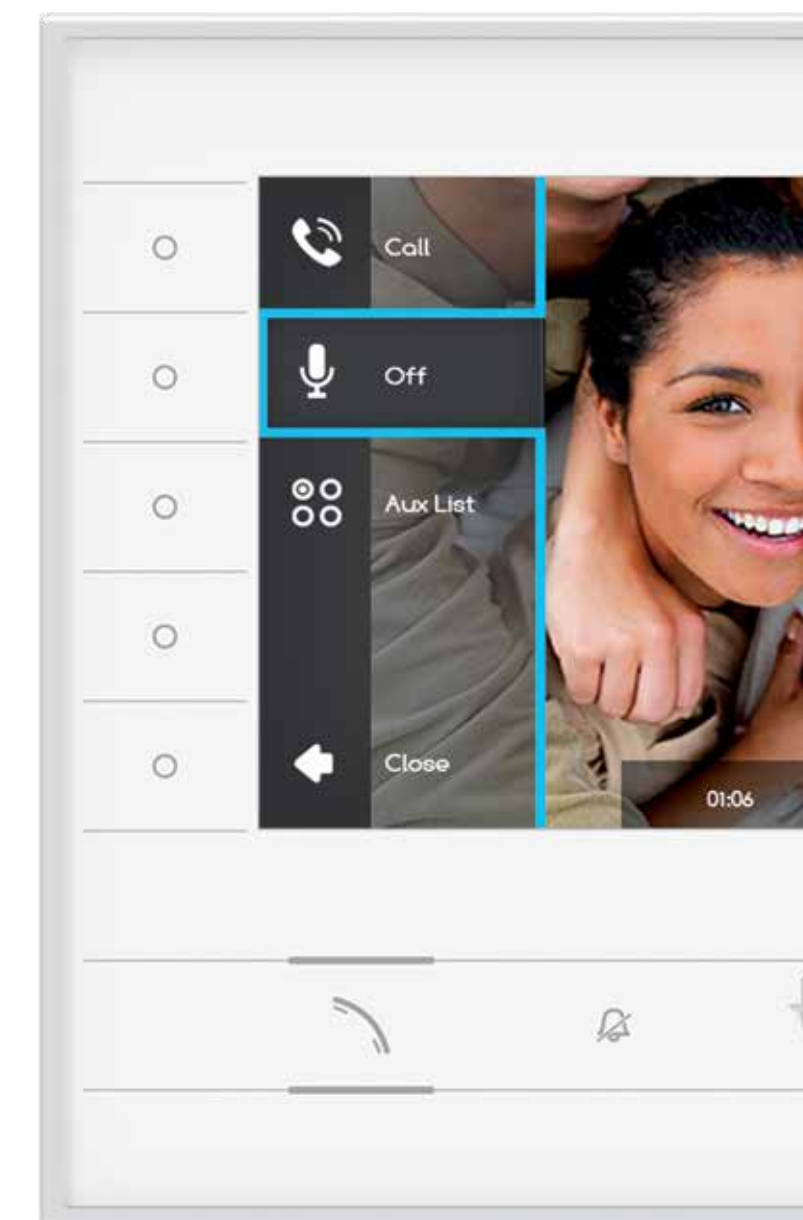

FU7

Simple design

The video receiver with user-friendly 7" display that's perfect in any room thanks to its simple but sophisticated design.

Colour TFT LCD 7" display.

Simple and intuitive interface, easy to use.

Can be connected to other devices via Ethernet.

Equipped with built-in web-server for configuration and management via browser

Full integration possible with Bpt's Home Sapiens home automation system.

Can record and play back voice messages to connected systems.

Can record audio/video clips from entry panel.