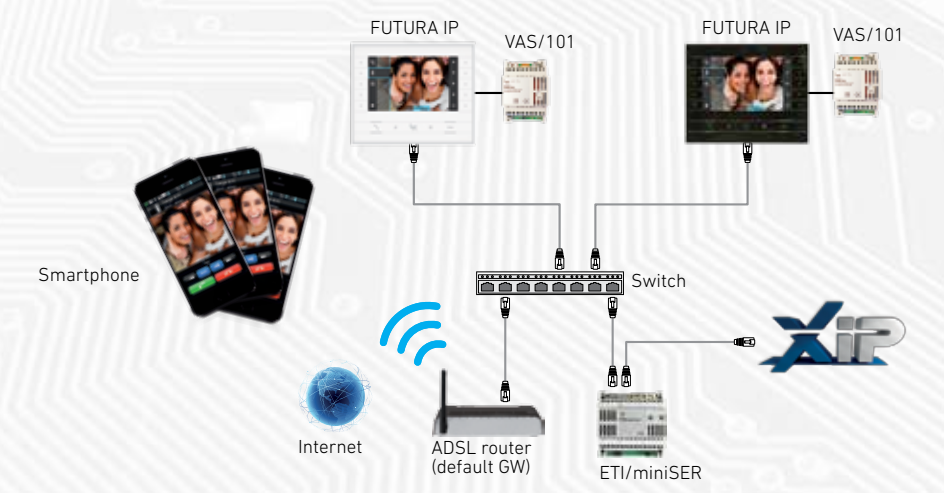

X1
Compatible with X1 2-wired system. Separate power supply.

BROADEN YOUR HORIZONS

*Actual display size

FU7URA

Simple and intuitive graphic interface

FU7URA IP

The advanced video receiver, for a different way of communicating

- ◆ IP ready
- ◆ Local power supply or Powered over Ethernet (PoE)
- ◆ Compatible with SIP video and Voice over IP protocols: H.264 video compression, G.711 audio codec
- ◆ Built-in web-server for configuration and management via browser

Functional features

- ◆ Door lock release
- ◆ Answering and hanging up
- ◆ Self-connection
- ◆ Mute in conversation / Disabling ringtone
- ◆ "Panic" button (SOS) to call the concierge for help

- ### Advanced functional features
- ◆ Advanced multilingual user interface
 - ◆ Receiving calls from XIP entry panels
 - ◆ Receiving audio/video calls from concierge
 - ◆ Unlimited Intercom calls to other Futura receivers or to smartphones and tablets
 - ◆ Video voice mail with option to record calls automatically and on demand
 - ◆ Customisable polyphonic ringtones
 - ◆ Contacts directory
 - ◆ AUX commands list
 - ◆ Can be integrated into Bpt's Home Sapiens home automation system
 - ◆ Audio Notes function
 - ◆ Lift Control for interaction with lift systems
 - ◆ Display and recording of IP video cameras on the system
 - ◆ Door status feedback
 - ◆ Receiving broadcast text messages sent from the concierge

Installation diagram with power supply from PoE switch

Installation diagram with separate power supply

Advanced functions

Ease of use with BPT cutting edge technology. Futura is the video receiver that can be integrated with BPT's Home Sapiens home automation system, and can exchange information and audio and video messages with connected systems.