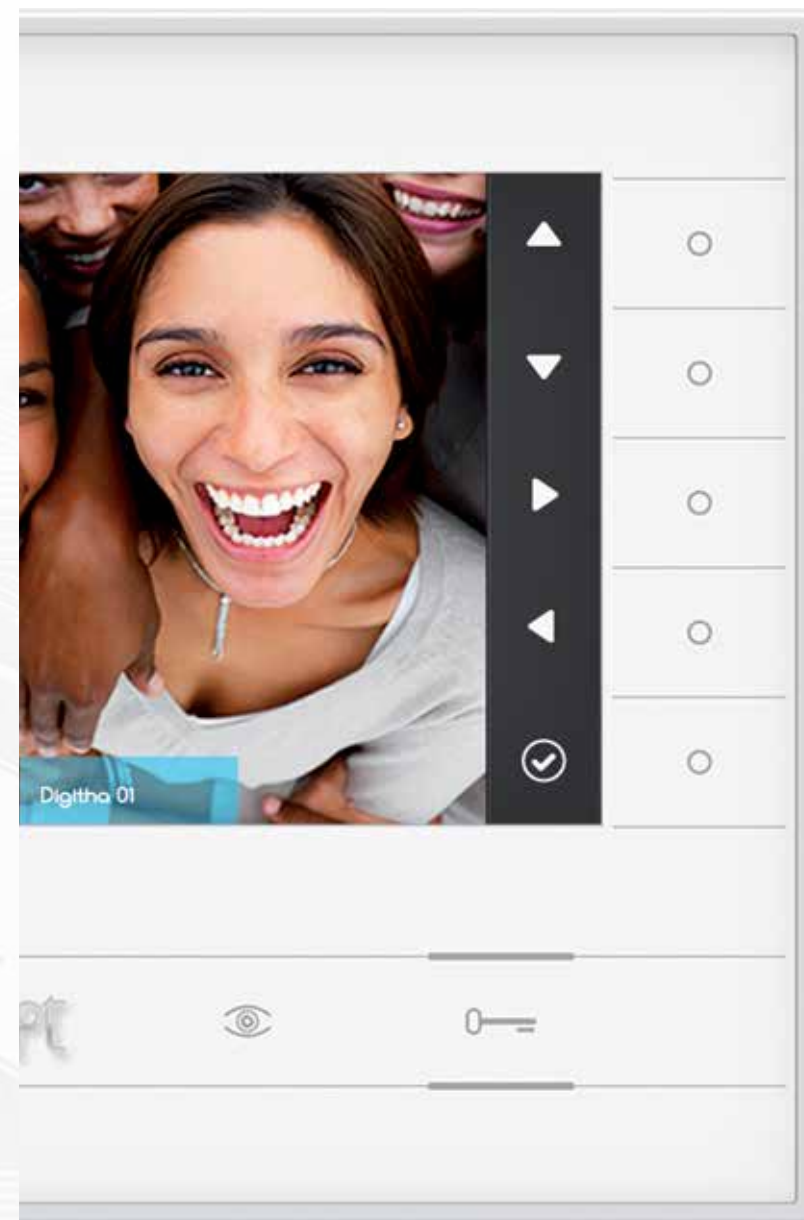

Advanced functions

Ease of use with BPT cutting edge technology. Futura is the video receiver that can be integrated with BPT's Home Sapiens home automation system, and can exchange information and audio and video messages with connected systems.

Features common to the whole range

- Hands-free audio
- Soft touch buttons
- 7" full colour TFT LCD display (800x480 pixel)
- Wall-mounted or in recessed box

◆ Dimensions

212x161x28 mm (lxhxd) wall-mounted

212x161x10.5 mm (lxhxd) recessed

FUTURA

ITEM	DESCRIPTION
FUTURA IP WH	IP colour hands-free video receiver with 7" LCD display, equipped with User Graphics interface. Power Over Ethernet (PoE) power supply, built-in video voice mail function. Soft touch buttons. XIP System. Wall-mounted installation. Colour - white.
FUTURA IP BK	IP colour hands-free video receiver with 7" LCD display, equipped with User Graphics interface. Power Over Ethernet (PoE) power supply, built-in video voice mail function. Soft touch buttons. XIP System. Wall-mounted installation. Colour - black.
FUTURA X1 WH	Colour hands-free video receiver with 7" LCD display. Soft touch buttons. X1 system. Wall-mounted installation. Colour - white.
FUTURA X1 BK	Colour hands-free video receiver with 7" LCD display. Soft touch buttons. X1 system. Wall-mounted installation. Colour - black.
FUTURA X2 WH	Hands-free colour video receiver, 7" LCD display equipped with "Picture Capture" function for saving images. Soft touch buttons. X1 system. Wall-mounted installation. Colour - white.
FUTURA X2 BK	Hands-free colour video receiver, 7" LCD display equipped with "Picture Capture" function for saving images. Soft touch buttons. X1 system. Wall-mounted installation. Colour - black.
FUTURA-SI	Box for recessing complete with metal back-box.
KT VXL	Perspex table-top support, 10mm thick, complete with RJ45 cable and PMMA laminate terminals area cover in grey.

CAME BPT - South
Liberta House, Maxted Road, Maylands Industrial Estate
Hemel Hempstead, Herts, HP2 7DX
tel. **01442 230 800** fax. **01442 244 729**

CAME BPT - Midlands
Unit 3, Orchard Park Industrial Estate, Town Street
Sandiacre, Nottingham, NG10 5BP
tel. **0115 921 0430** fax. **0115 921 0431**

CAME BPT - North
Unit 14, Latham Close, Bredbury Park Industrial Est.
Bredbury, Stockport, SK6 2SD
tel. **0161 406 9800** fax. **0161 406 4791**

CAME BPT - Ireland
Unit A1, Ballymount Corporate Park, Ballymount,
Dublin 12, IRELAND
tel. **01 429 5660** fax. **01 429 5956**