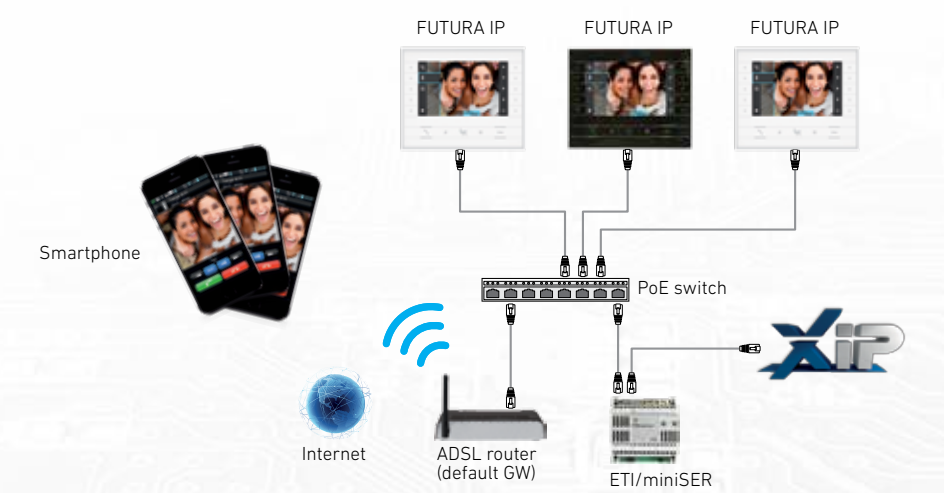

X1
Compatible with X1 2-wired system. Power supply by bus or separate.

FU7URA X2

The effective, extremely functional video receiver

Functional features

- ◆ Door lock release
- ◆ Answering and hanging up
- ◆ Self-connection of entry panels with cyclic selection
- ◆ Ringtone volume level control
- ◆ Mute during call / Disabling ringtone with warning light
- ◆ "Panic" button (SOS) to call the concierge for help
- ◆ Brightness level control
- ◆ Colour level control

X1
Compatible with X1 2-wired system. Separate power supply.

BROADEN YOUR HORIZONS

*Actual display size

FU7URA

Simple and intuitive graphic interface

FU7URA IP

The advanced video receiver, for a different way of communicating

- ◆ IP ready
- ◆ Local power supply or Powered over Ethernet (PoE)
- ◆ Compatible with SIP video and Voice over IP protocols: H.264 video compression, G.711 audio codec
- ◆ Built-in web-server for configuration and management via browser

Installation diagram with power supply from PoE switch

Installation diagram with separate power supply

Advanced functions

Ease of use with BPT cutting edge technology. Futura is the video receiver that can be integrated with BPT's Home Sapiens home automation system, and can exchange information and audio and video messages with connected systems.