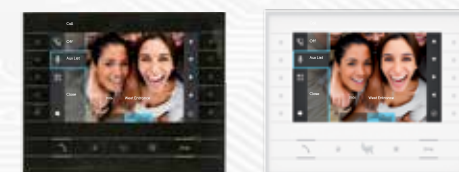

Installation diagram with power supply from PoE switch

Installation diagram with separate power supply

Advanced functions

Ease of use with BPT cutting edge technology. Futura is the video receiver that can be integrated with BPT's Home Sapiens home automation system, and can exchange information and audio and video messages with connected systems.

Features common to the whole range

- ◆ Hands-free audio
- ◆ Soft touch buttons
- ◆ 7" full colour TFT LCD display (800x480 pixel)
- ◆ Wall-mounted or in recessed box

◆ Dimensions

212x161x28 mm (lxhxd) wall-mounted