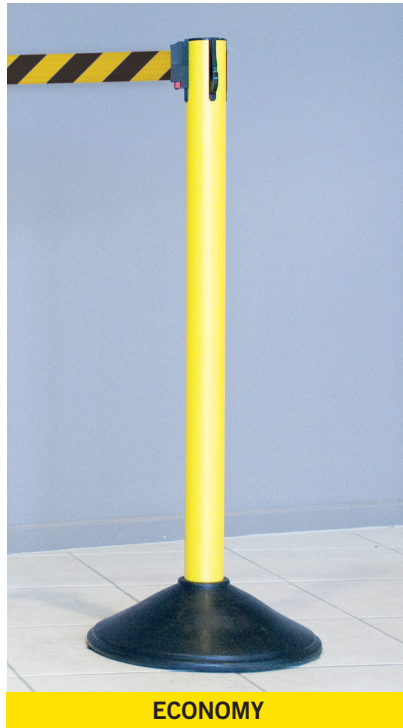

ECONOMY

EXTREME HOOK POST

Features:

- Yellow UPVC post.
- Stable 8kg moulded Black rubber base.
- Suitable for indoor/outdoor use.
- Non-marking rubber base is gentle on floors.
- Accepts plastic or metal chain and braided ropes.
- 25 metre plastic chain rolls available in four colours.
- Available with 2 or 4-way hooks.

Post:	UPVC 63 x 990mm.
Base:	Moulded rubber.
Footprint:	380mm diameter.
Hook:	2 or 4-way snap hooks.
Weight:	8kgs.
Installation:	N/A.
Assembly:	Single M10 bolt and washer (supplied).

PART No.	DESCRIPTION
NHEx-2WAY	Extreme hook post – 2-way
NHEx-4WAY	Extreme hook post – 4-way
PC6R-R	6mm plastic chain – Red roll
PC6Y-R	6mm plastic chain – Yellow roll
PC6RW-R	6mm plastic chain – Red/White roll
PC6W-R	6mm plastic chain – White roll

ECONOMY

EXTREME BELT POST

Features:

- Yellow UPVC post.
- Stable 8.5kg moulded Black rubber base.
- Suitable for indoor/outdoor use.
- Non-marking rubber base is gentle on floors.
- Retractable 2 metre belts with 4-way connectivity.

Post:	UPVC 63 x 990mm.
Base:	Moulded rubber.
Footprint:	380mm diameter.
Belt:	2 metre in a range of colours.
Weight:	8.5kgs.
Installation:	N/A.
Assembly:	Single M10 bolt and washer (supplied).

Note: Custom belt printing available.