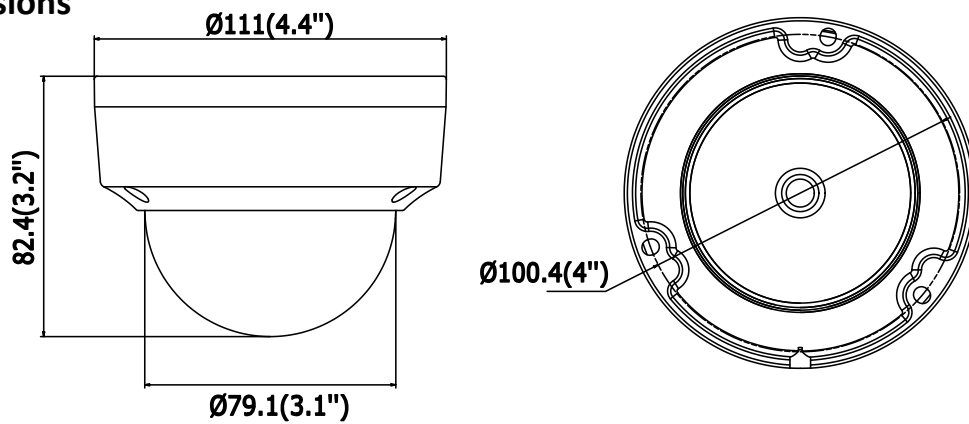

Sampling Rate	8kHz/16kHz/32kHz/44.1kHz/48kHz
<b>Network</b>	
Network Storage	Support microSD/SDHC/SDXC card (128G) local storage, NAS (NFS,SMB/CIFS), ANR
Alarm Trigger	Motion Detection, Tampering Alarm, Network Disconnected, IP Address Conflict, Illegal Login, HDD full, HDD error
Protocols	TCP/IP, UDP, ICMP, HTTP, HTTPS, FTP, DHCP, DNS, DDNS, RTP, RTSP, RTCP, PPPoE, NTP, UPnP, SMTP, SNMP, IGMP, 802.1X, QoS, IPv6
Standard	ONVIF (PROFILE S, PROFILE G), ISAPI
General Function	One-key Reset, Anti-Flicker, Heartbeat, Mirror, Password Protection, Privacy Mask, Watermark, IP Address Filter
<b>Interface</b>	
Communication Interface	1 RJ45 10M/100M self-adaptive Ethernet port
Audio (-S)	1 audio input (line in), 1 audio output interface
Alarm (-S)	1 alarm input, 1 alarm output
On-board Storage	Built-in microSD/SDHC/SDXC slot, up to 128 GB
<b>Smart Feature-set</b>	
Behavior Analysis	Line crossing detection, intrusion detection, unattended baggage detection, object removal detection
Line Crossing Detection	Cross a pre-defined virtual line, up to 1 pre-defined virtual lines supported
Intrusion Detection	Enter and loiter in a pre-defined virtual region, up to 1 pre-defined virtual regions supported
Object Removal Detection	Objects removed from the pre-defined region, such as the exhibits on display.
Unattended Baggage Detection	Objects left over in the pre-defined region such as the baggage, purse, dangerous materials
Face Detection	Human face appears in the image can be detected and trigger linkage method
<b>General</b>	
Operating Conditions	-30 °C to +60 °C (-22 °F to +140 °F), Humidity 95% or less (non-condensing)
Power Supply	12 VDC ± 25%, 6.2 W PoE(802.3af, class 3), 9 W
IR Range	Up to 30 m
Protection Level	IP67, IK10
Dimensions	Camera: $\Phi$ 111 × 82.4 mm ( $\Phi$ 4.4" × 3.2") Package: 134 × 134 × 108 mm (5.27" × 5.27" × 4.25")
Weight	Camera: 500 g (1.1 lb.)

## Dimensions

Unit: mm