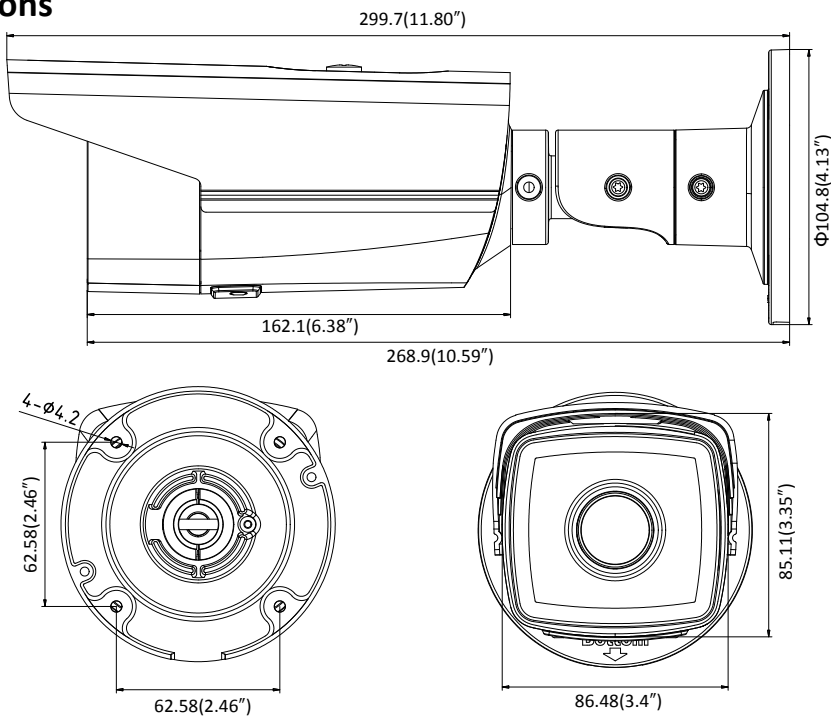

Dimensions

Unit: mm

Accessories

Distributed by

HIKVISION

Headquarters
No.555 Qianmo Road, Binjiang District,
Hangzhou 310051, China
T +86-571-8807-5998
overseasbusiness@hikvision.com

Hikvision USA
T +1-909-895-0400
sales.usa@hikvision.com

Hikvision Italy
T +39-0438-6902
info.it@hikvision.com

Hikvision Singapore
T +65-6684-4718
sg@hikvision.com

Hikvision Africa
T +27 (0) 0351172
sale.africa@hikvision.com

Hikvision Europe
T +31-23-55-42-770
info.eu@hikvision.com

Hikvision France
T +33(0)1-85-330-450
info.fr@hikvision.com

Hikvision Oceania
T +61-2-8599-4233
salesau@hikvision.com

Hikvision Hong Kong
T +852-2151-1761

Hikvision Middle East
T +971-4-8816086
salesme@hikvision.com

Hikvision Spain
T +34-91-737-16-55
info.es@hikvision.com

Hikvision Canada
T +1-909-895-0400
sales.usa@hikvision.com

Hikvision Russia
T +7-495-669-67-99
sateru@hikvision.com

Hikvision Poland
T +48-22-460-01-50
poland@hikvision.com

Hikvision Korea
T +82-31-731-8841
sales.korea@hikvision.com

Hikvision India
T +91-22-28469900
sales@pramahikvision.com

Hikvision UK
T +01628-902140
support.uk@hikvision.com

Hikvision Brazil
T +55 11 3318-0050
Latam.support@hikvision.com