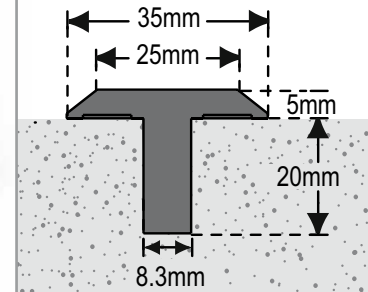

### WARNING TACTILE ROUND

- Concentric circle
- Stem with plug
- Drill and press fit

**BTW101-SS** 316 stainless steel (100pk)

### WARNING TACTILE ROUND

- Stem with plug
- Drill and press fit

**BTW102-CB** Black carborundum infill  
– 316 stainless steel (100pk)

**BTW102-CY** Yellow carborundum infill  
– 316 stainless steel (100pk)

### WARNING TACTILE ROUND

- Linear pattern
- Stem only
- Drill and press fit

**BTW103-TPUB** Black TPU (100pk)

**BTW103-TPUY** Yellow TPU (100pk)

### WARNING TACTILE ROUND

- Stem with plug
- Drill and press fit

**BTW105-PVDB** Black PVD – 316 stainless steel (100pk)