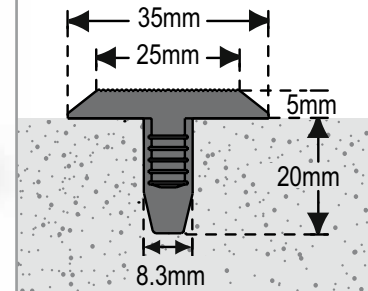

### WARNING TACTILE ROUND

- Concentric circle
- Stem with plug
- Drill and press fit

**BTW101-SS** 316 stainless steel (100pk)

### WARNING TACTILE ROUND

- Stem with plug
- Drill and press fit

**BTW102-CB** Black carborundum infill  
– 316 stainless steel (100pk)

**BTW102-CY** Yellow carborundum infill  
– 316 stainless steel (100pk)

### WARNING TACTILE ROUND

- Linear pattern
- Stem only
- Drill and press fit

**BTW103-TPUB** Black TPU (100pk)

**BTW103-TPUY** Yellow TPU (100pk)

### WARNING TACTILE ROUND

- Stem with plug
- Drill and press fit

**BTW105-PVDB** Black PVD – 316 stainless steel (100pk)