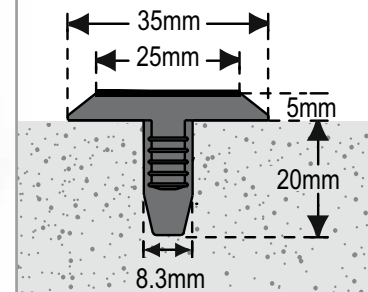

### WARNING TACTILE ROUND

- Concentric circle
- Stem with plug
- Drill and press fit

**BTW101-SS** 316 stainless steel (100pk)

### WARNING TACTILE ROUND

- Stem with plug
- Drill and press fit

**BTW102-CB** Black carborundum infill  
– 316 stainless steel (100pk)

**BTW102-CY** Yellow carborundum infill  
– 316 stainless steel (100pk)

### WARNING TACTILE ROUND

- Linear pattern
- Stem only
- Drill and press fit

**BTW103-TPUB** Black TPU (100pk)

**BTW103-TPUY** Yellow TPU (100pk)

### WARNING TACTILE ROUND

- Stem with plug
- Drill and press fit

**BTW105-PVDB** Black PVD – 316 stainless steel (100pk)