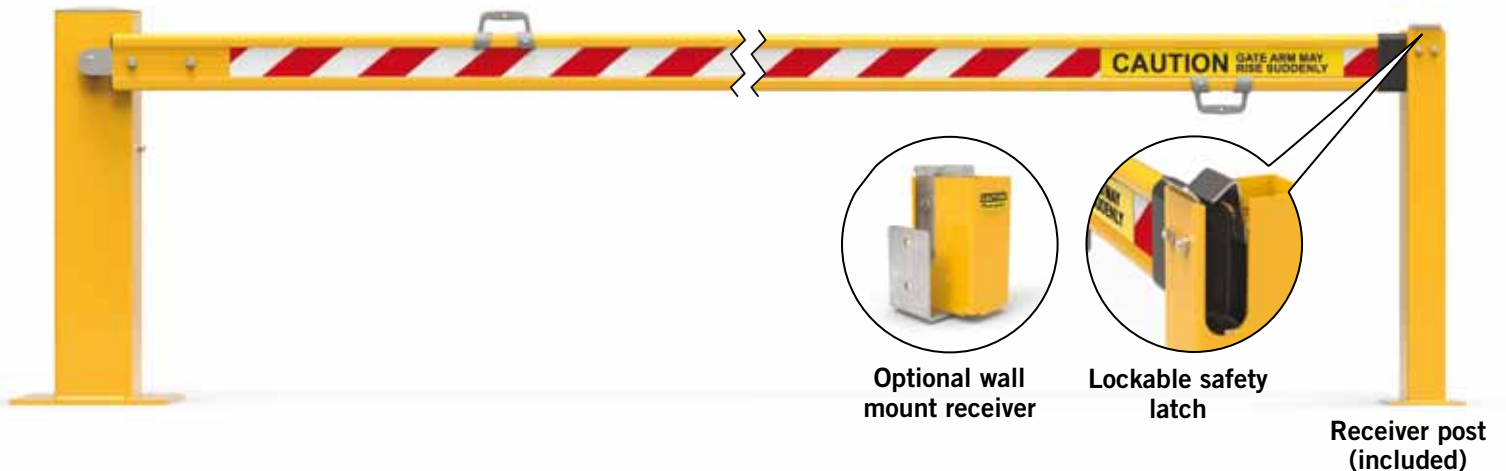

KELRYAN

Dock-Safe Manual Boom Gate

The Dock-Safe gate reduces the risk of falls from elevated loading docks when the roller door is in the open position. Usable anywhere access should be controlled. An adjustable internal spring provides lift assistance.

PART No.	DESCRIPTION
DSBG5000	Dock-Safe boom gate with receiver post – Spring assisted (85.2kgs)
DSBG-WR	Dock-Safe boom gate optional wall mount receiver

Quality Product

Description:	Manual boom gate for open doorways
Operation:	Lift with spring assistance
Construction:	Steel posts with aluminium rail
Gate Swing:	90 degrees vertical
Gate Stop:	Built-in
Receiver Post:	Included (optional wall mount receiver)
Maximum Opening:	5000mm wide
Minimum Opening:	3000mm wide
Mounting Type:	Surface mounted posts
Rail Type:	Aluminium 145 x 40mm
Rail Height:	950mm above floor
Overhead Clearance:	Boom length plus 1000mm
Finish:	Powder coated with reflective

1 Year Factory Warranty

Shop Online www.kelryan.com