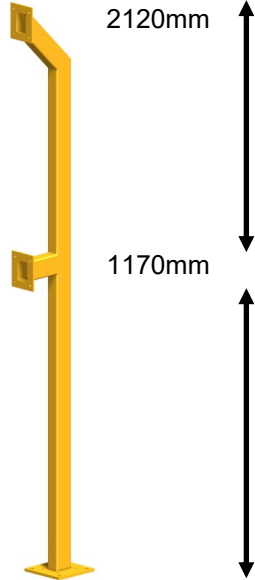

KR Series Intercom Posts & Rain Hoods

KR2040Y

KR2030Y

KR2040B

KR2010Y

KR2010B

KR2020Y

KR2020B

KR2050Y

KR2060Y

KR2050B

KR2060B

Intercom Posts & Rain Hoods - Specifications

Part No.	Description
KR2010Y	Intercom Single Height Post - 1170mm Height X 182mm Square Base Plate - Powder Coated Safety Yellow Finish
KR2010B	Intercom Single Height Post - 1170mm Height X 182mm Square Base Plate - Powder Coated Satin Black Finish
KR2020Y	Intercom Double Height Post - Car 1170mm Height & Truck 2120mm Height X 182mm Base Plate - Powder Coated Safety Yellow Finish
KR2020B	Intercom Double Height Post - Car 1170mm Height & Truck 2120mm Height X 182mm Base Plate - Powder Coated Satin Black Finish
KR2030Y	Intercom Wall Mount Extension Post 300mm - Powder Coated Safety Yellow Finish
KR2030B	Intercom Wall Mount Extension Post 300mm - Powder Coated Satin Black Finish
KR2040Y	Intercom Wall Mount Extension Post 600mm - Powder Coated Safety Yellow Finish
KR2040B	Intercom Wall Mount Extension Post 600mm - Powder Coated Satin Black Finish
KR2050Y	Intercom Rain Hood 360mm Height X 180mm Width - 10mm Poly Mounting Panel - 60mm Void Behind Poly Panel - Powder Coated Safety Yellow Finish
KR2050B	Intercom Rain Hood 360mm Height X 180mm Width - 10mm Poly Mounting Panel - 60mm Void Behind Poly Panel - Powder Coated Satin Black Finish
KR2060Y	Intercom Rain Hood 360mm Height X 340mm Width - 10mm Poly Mounting Panel - 60mm Void Behind Poly Panel - Powder Coated Safety Yellow Finish
KR2060B	Intercom Rain Hood 360mm Height X 340mm Width - 10mm Poly Mounting Panel - 60mm Void Behind Poly Panel - Powder Coated Satin Black Finish