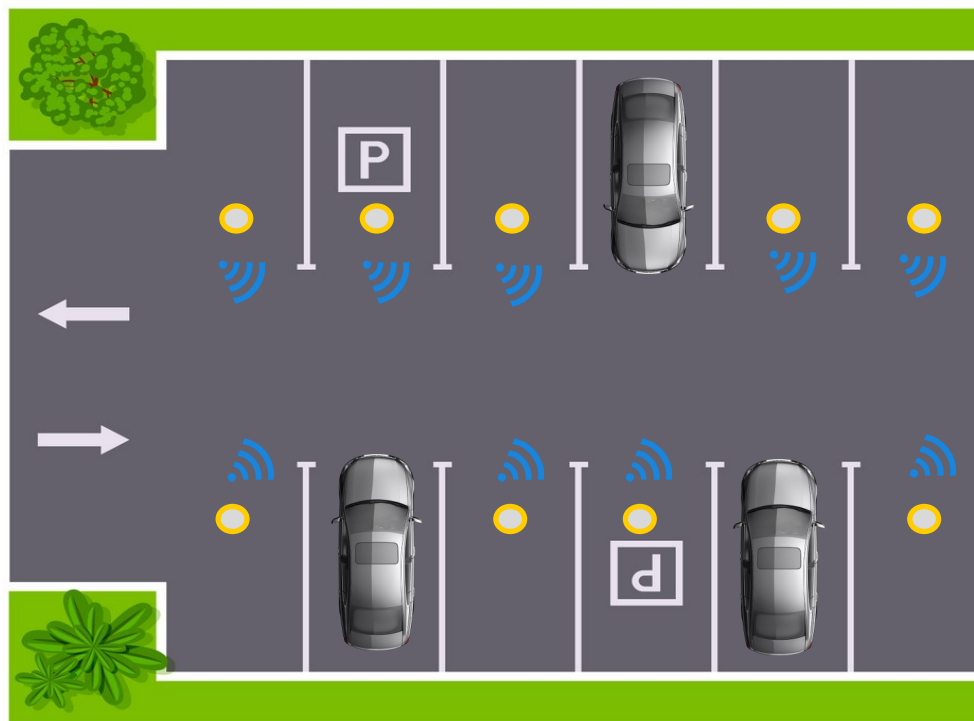

## Car Space Monitoring System

Car Spaces Available

9

### Description

KR5000-GSR	Parking Space Ground Sensor - Custom Disc Colours - Red, Green, Yellow & Blue
KR5000-SVR	Parking Space Monitoring Server - Monitors up to 50 Car Space Sensors
KR5000-ANT	Parking Space Monitoring Receiver Antenna
KR5000-SIG	Parking Space Monitoring LED Sign - Remaining Car Spaces Available - Numerals